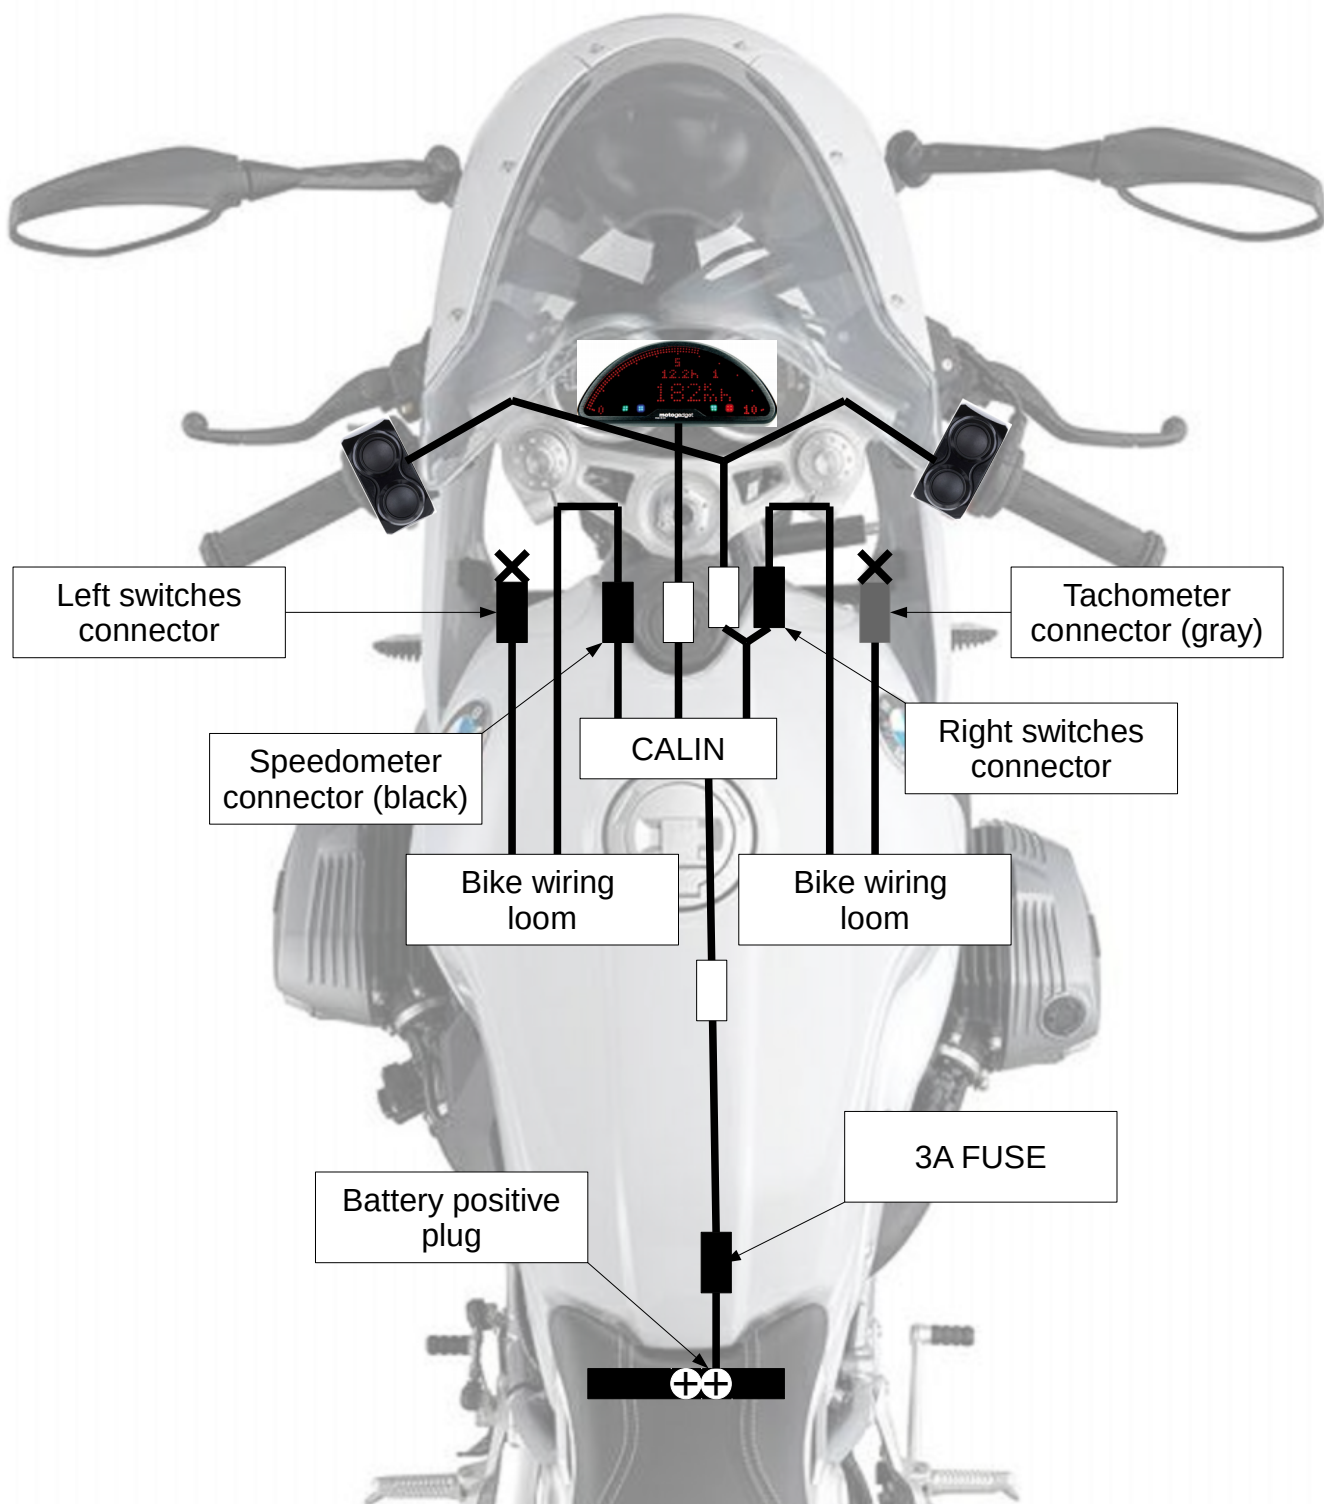

CALIN for MotoscopePRO – original mount :

DEVmoto CALIN for RNINET
2017-2021

WWW.DEVMOTO.COM

CALIN for MotoscopePRO – after install :

DEVmoto CALIN for RNINET
2017-2021

WWW.DEVMOTO.COM

CALIN for MotoscopePRO and switches – original mount :

DEVmoto CALIN for RNINET
2017-2021

WWW.DEVMOTO.COM

CALIN for MotoscopePRO and switches – after install :

DEVmoto CALIN for RNINET
2017-2021