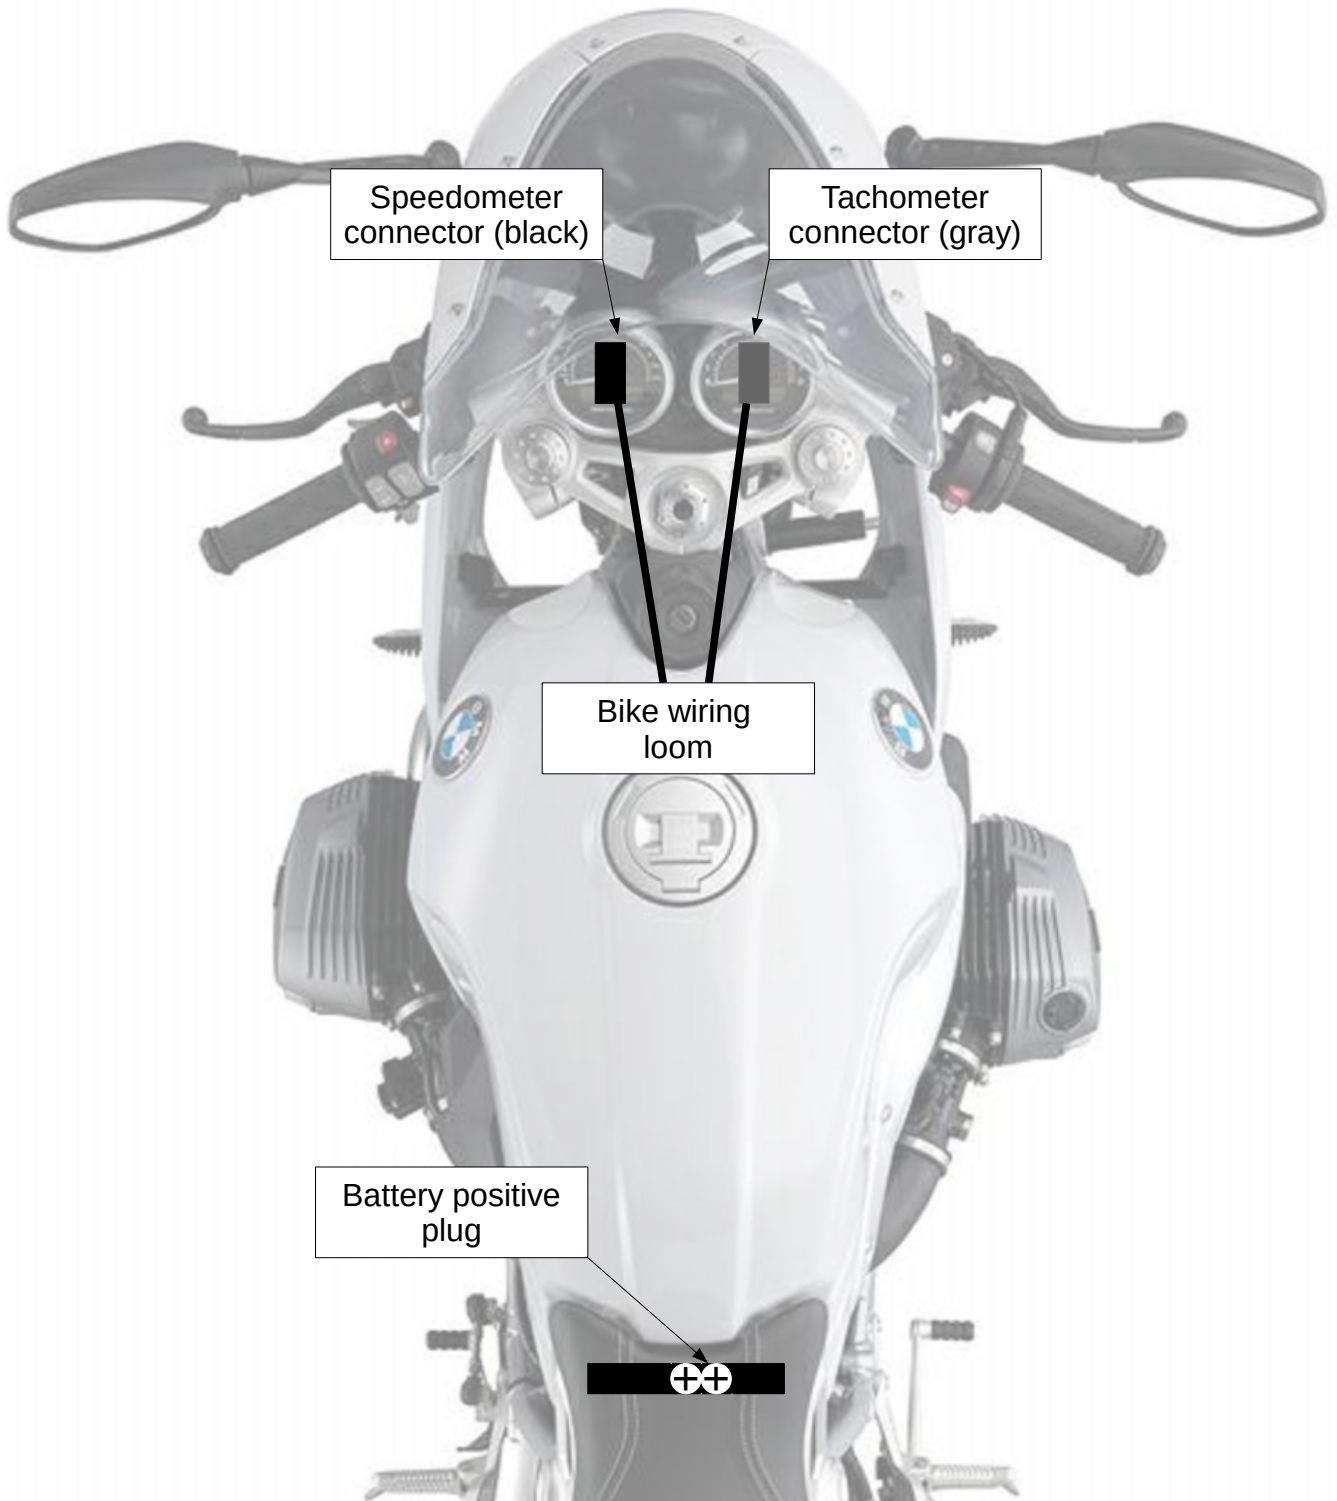

CALIN for MotoscopePRO – original mount :

DEVmoto CALIN for RNINET
2017-2021

WWW.DEVMOTO.COM

CALIN for MotoscopePRO – after install :

DEVmoto CALIN for RNINET
2017-2021

WWW.DEVMOTO.COM

CALIN for MotoscopePRO and switches – original mount :