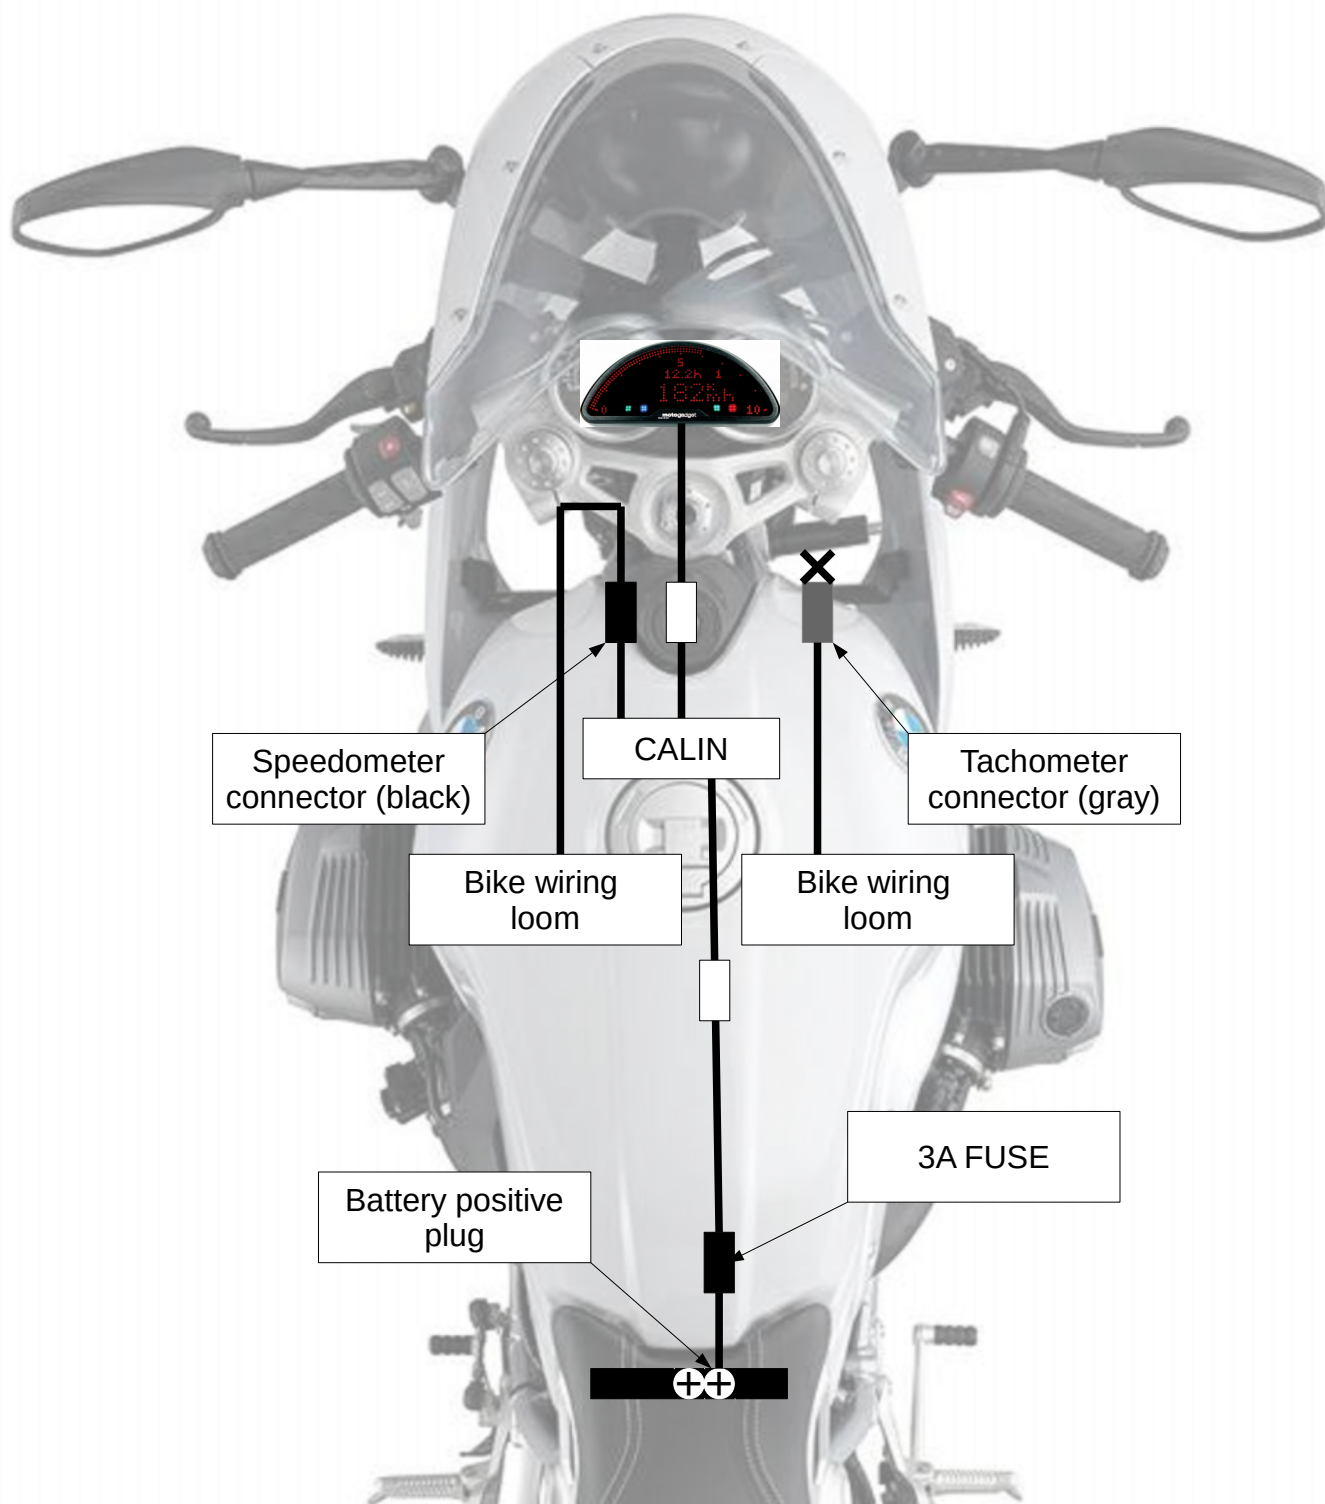

CALIN for MotoscopePRO – original mount :

DEVmoto CALIN for RNINET
2017-2021

WWW.DEVMOTO.COM

CALIN for MotoscopePRO – after install :

DEVmoto CALIN for RNINET
2017-2021

WWW.DEVMOTO.COM

CALIN for MotoscopePRO and switches – original mount :