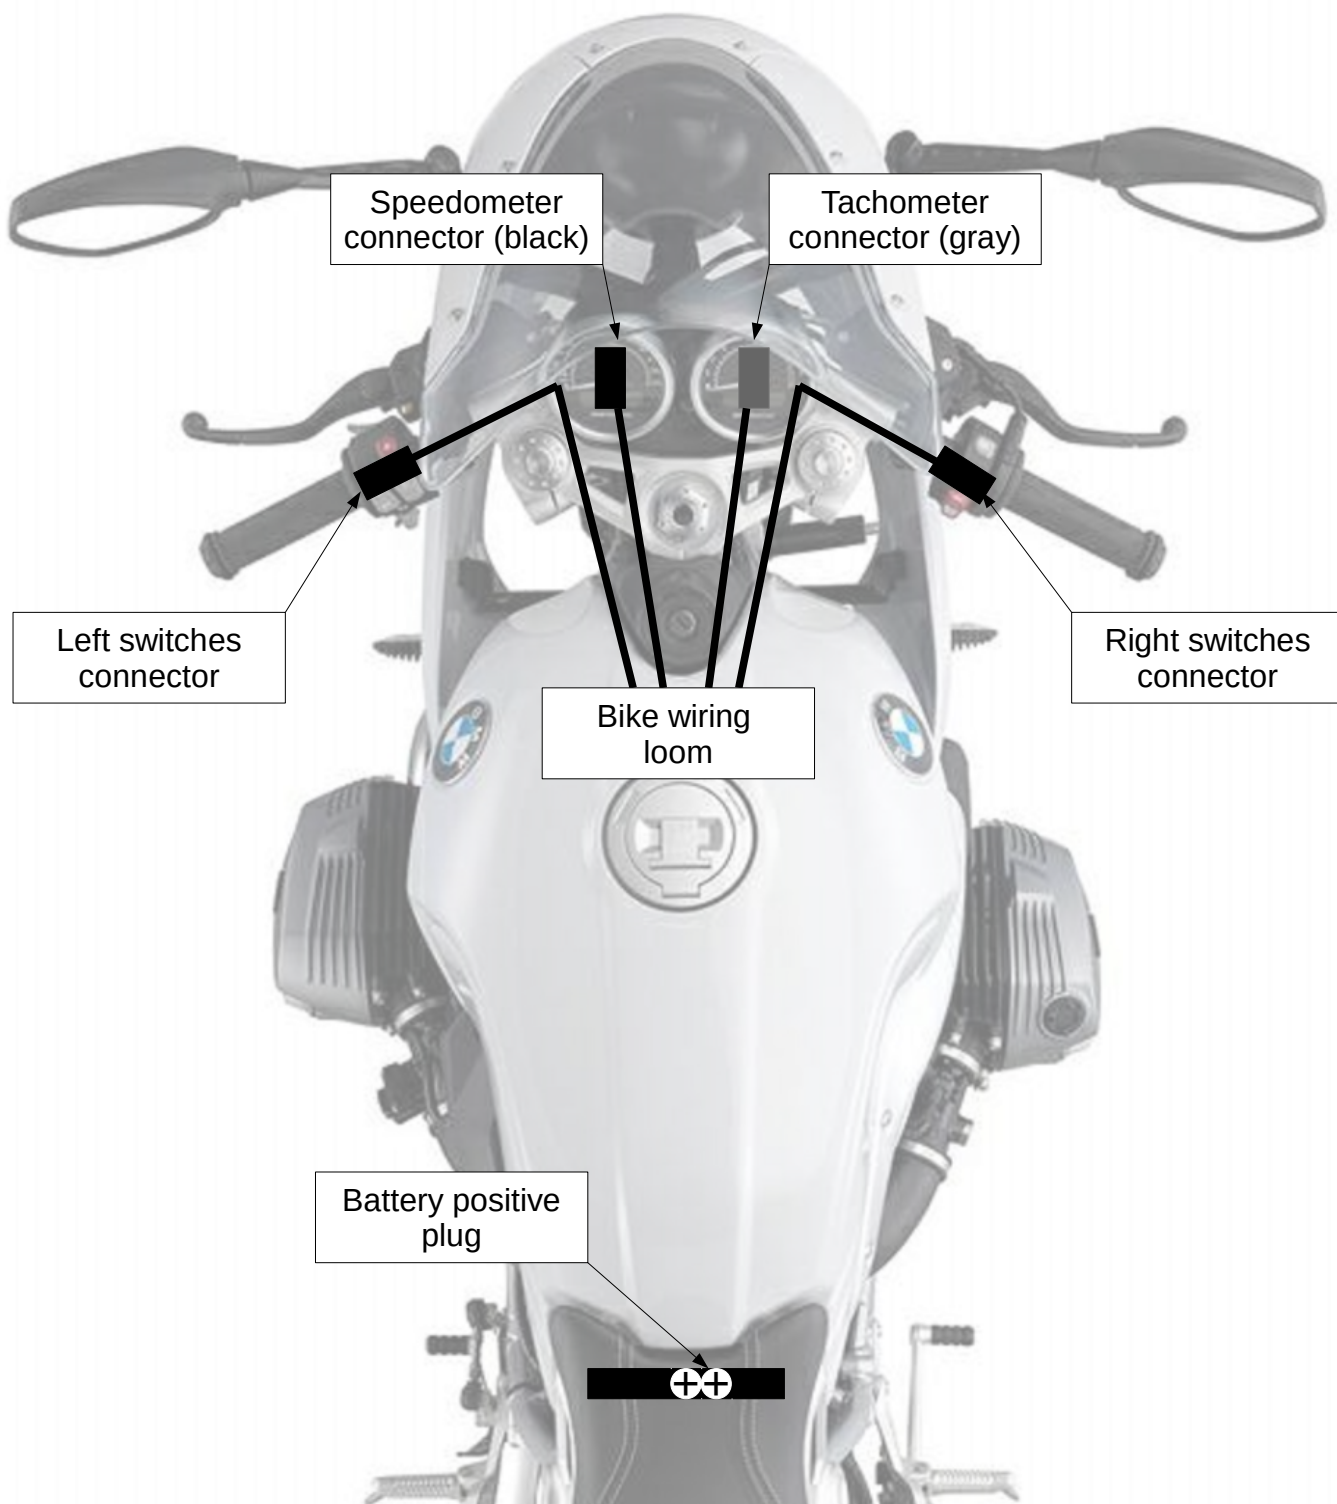

CALIN for MotoscopePRO – original mount :

DEVmoto CALIN for RNINET
2017-2021

WWW.DEVMOTO.COM

CALIN for MotoscopePRO – after install :

DEVmoto CALIN for RNINET
2017-2021

WWW.DEVMOTO.COM

CALIN for MotoscopePRO and switches – original mount :